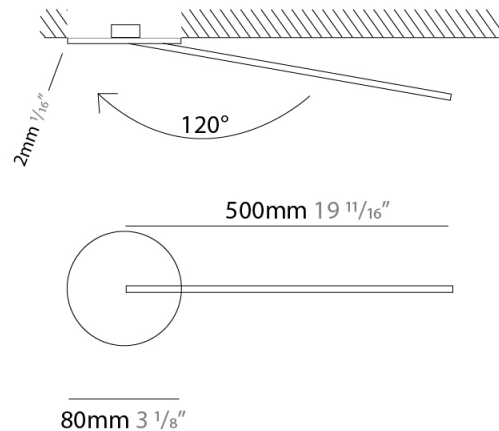

PROJECT	_____
TYPE	_____
SPECIFIER	_____
QUANTITY	_____
DATE	_____

SPILLO 1 ROD RECESSED

D46023- _____ - _____
base number   Color   Finish
                          Temperature   Options

1. To build a product code in our configurator select the specify button on the base model # product page
2. To build a manual product code on this datasheet choose from the options listed below in blue font and add the suffix to the base model #

GENERAL

Series: Spillo
Subseries: Spillo 1 Rod
Brand: Icone
Division: Design
Mounting Type: Recessed
Mounting Location: Wall
Subcategory: Ambient

PHYSICAL

Shape: Rectangle
Width (mm): 50
Width (in): 1 ¹⁵/₁₆
Height (mm): 500
Height (in): 19 ¹¹/₁₆
Light Distribution: Adjustable
Fixture Finish: WHI / BLK / CHR / BGD
Fixture Material: Brass

ELECTRICAL

Lamp Type: LED
Total Output Wattage (W): 6.6
Dimming: 0-10V Dimming
Driver Included: No
Driver Location: Remote
Driver Type: Constant Voltage - 120Vac
Driver Class: Class 2
Input Voltage (V): 120
Output Voltage (V): 12
Upon Request: (Not included, see components) 0-10Vdc dimming / 277Vac

LED

Color Temperature (°K): 2700 / 3000
Nominal Lumen (lm): 550
CRI: >90 CRI
Lamp Life (hrs): 50000

OPTICAL

Adjustability: Tilt 120°

RATINGS AND CERTIFICATIONS

Certified By: Certified for North American Standards
IP rating: IP20