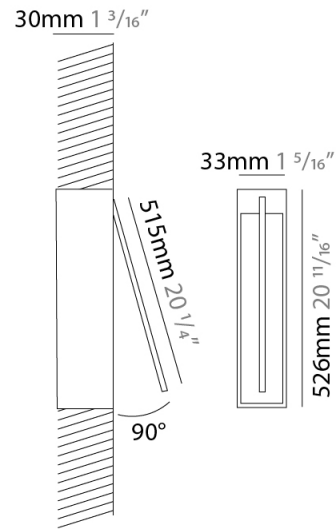

PROJECT	
TYPE	
SPECIFIER	
QUANTITY	
DATE	

SPILLO 1 ROD RECESSED

D46007- -
base number   Color   Finish
                         Temperature   Options

1. To build a product code in our configurator select the specify button on the base model # product page
2. To build a manual product code on this datasheet choose from the options listed below in blue font and add the suffix to the base model #

GENERAL

Series: Spillo
Subseries: Spillo 1 Rod
Brand: Icone
Division: Design
Mounting Type: Recessed
Mounting Location: Wall
Subcategory: Ambient

PHYSICAL

Shape: Rectangle
Width (mm): 33
Width (in): 1 ⁵/₁₆
Height (mm): 526
Height (in): 20 ¹¹/₁₆
Min. Recessing Depth (mm): 30
Min. Recessing Depth (in): 1 ³/₁₆
Light Distribution: Adjustable
Fixture Finish: WHI / BLK / CHR / BGD
Fixture Material: Brass

ELECTRICAL

Lamp Type: LED
Total Output Wattage (W): 6.6
Dimming: 0-10V Dimming
Driver Included: No
Driver Location: Remote
Driver Type: Constant Voltage - 120 / 277Vac
Driver Class: Class 2
Input Voltage (V): 120 - 277
Output Voltage (V): 12
Upon Request: (Not included, see components) 0-10Vdc dimming / 277Vac

LED

Color Temperature (°K): 2700 / 3000
Nominal Lumen (lm): 550
CRI: >90 CRI
Lamp Life (hrs): 50000

OPTICAL

Adjustability: Tilt 120°

RATINGS AND CERTIFICATIONS

Certified By: Certified for North American Standards
IP rating: IP20