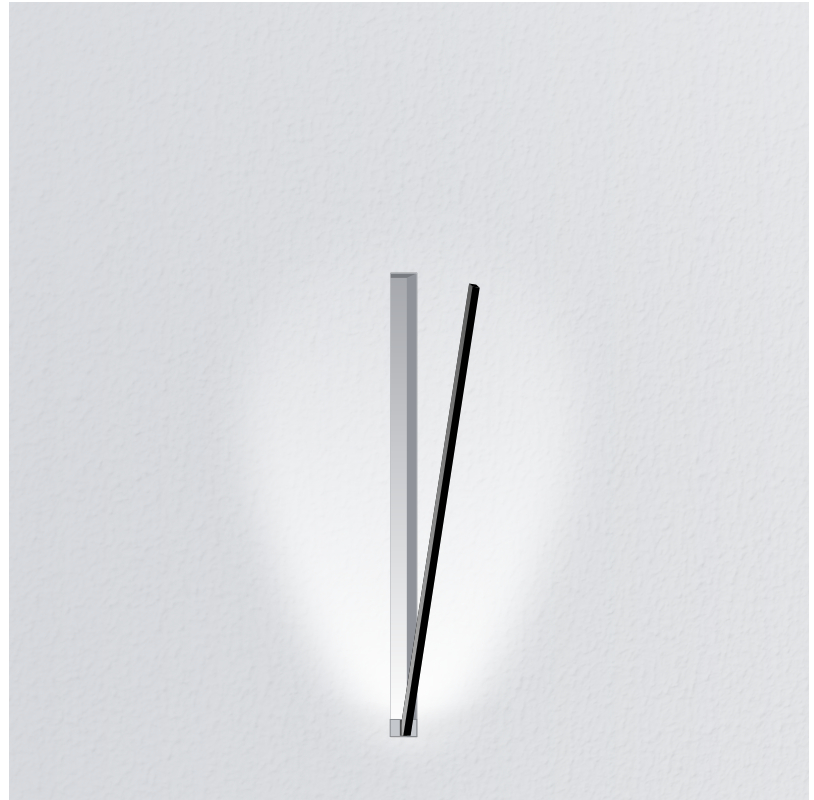

PROJECT	
TYPE	
SPECIFIER	
QUANTITY	
DATE	

SPILLO 1 ROD RECESSED

D46007- -
base number   Color   Finish
                         Temperature   Options

1. To build a product code in our configurator select the specify button on the base model # product page
2. To build a manual product code on this datasheet choose from the options listed below in blue font and add the suffix to the base model #

GENERAL

Series: Spillo
Subseries: Spillo 1 Rod
Brand: Icone
Division: Design
Mounting Type: Recessed
Mounting Location: Wall
Subcategory: Ambient

PHYSICAL

Shape: Rectangle
Width (mm): 33
Width (in): 1 ⁵/₁₆
Height (mm): 526
Height (in): 20 ¹¹/₁₆
Min. Recessing Depth (mm): 30
Min. Recessing Depth (in): 1 ³/₁₆
Light Distribution: Adjustable
Fixture Finish: WHI / BLK / CHR / BGD
Fixture Material: Brass

ELECTRICAL

Lamp Type: LED
Total Output Wattage (W): 6.6
Dimming: 0-10V Dimming
Driver Included: No
Driver Location: Remote
Driver Type: Constant Voltage - 120 / 277Vac
Driver Class: Class 2
Input Voltage (V): 120 - 277
Output Voltage (V): 12
Upon Request: (Not included, see components) 0-10Vdc dimming / 277Vac

LED

Color Temperature (°K): 2700 / 3000
Nominal Lumen (lm): 550
CRI: >90 CRI
Lamp Life (hrs): 50000

OPTICAL

Adjustability: Tilt 120°

RATINGS AND CERTIFICATIONS

Certified By: Certified for North American Standards
IP rating: IP20