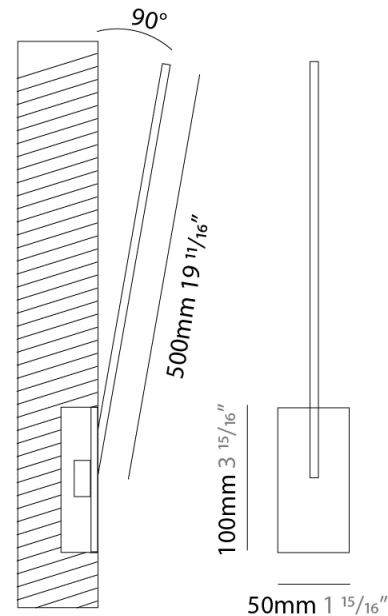

PROJECT _____
TYPE _____
SPECIFIER _____
QUANTITY _____
DATE _____

SPILLO 1 ROD RECESSED

D46015- _____ - _____
base number   Color   Finish
                         Temperature   Options

1. To build a product code in our configurator select the specify button on the base model # product page
2. To build a manual product code on this datasheet choose from the options listed below in blue font and add the suffix to the base model #

GENERAL

Series: Spillo
Subseries: Spillo 1 Rod
Brand: Icone
Division: Design
Mounting Type: Recessed
Mounting Location: Wall
Subcategory: Ambient

PHYSICAL

Shape: Rectangle
Width (mm): 50
Width (in): 1 15/16
Height (mm): 500
Height (in): 19 11/16
Light Distribution: Adjustable
Fixture Finish: WHI / BLK / CHR / BGD
Fixture Material: Brass

ELECTRICAL

Lamp Type: LED
Total Output Wattage (W): 6.6
Dimming: 0-10V Dimming
Driver Included: No
Driver Location: Remote
Driver Type: Constant Voltage - 120Vac
Driver Class: Class 2
Input Voltage (V): 120
Output Voltage (V): 12
Upon Request: (Not included, see components) 0-10Vdc dimming / 277Vac

LED

Color Temperature (°K): 2700 / 3000
Nominal Lumen (lm): 550
CRI: >90 CRI
Lamp Life (hrs): 50000

OPTICAL

Adjustability: Tilt 120°

RATINGS AND CERTIFICATIONS

Certified By: Certified for North American Standards
IP rating: IP20